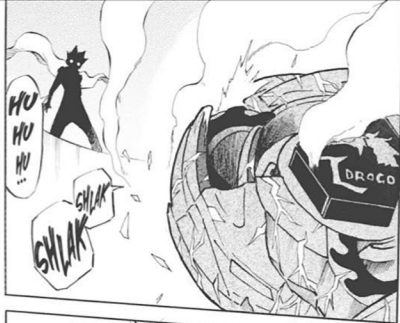

FWAAAP

FWUUM

FWUUM

AND AFTER
THIS
ATTACK
IT IS
READY

THE MORE
L-DRAGO
FIGHTS...
THE MORE
STRONGER IT
GETS

L-DRAGO
WILL REACH
A WHOLE
NEW LEVEL

!!!

F
W
A
A
A
H
!

RYUGA'S...
RYUGA'S
BEY IS
TRANSFORMING
!!!!

NOW...
IT'S TIME
TO GET
SERIOUS
...

WHAT IS
THAT
SUPPOSE
TO MEAN
?!

**LIGHTNING
L-DRAGO**

!!