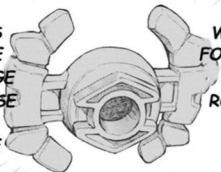

Whoa...
I HAVENT
RECOGNIZE
HIS BEY
FOR A
MOMENT !

**DARK
BULL**

NOW LOOK
AT THAT !
L-DRAGO IS
ATTACKING
BULL FROM
THE FRONT

LOOK OUT!
OR ELSE
HE WILL
TEAR YOU
TO PIECES
!!

HEIN
?!

THE
TENSION
IS REAL
!!!

SG
AM

**DARK BULL
IS BLOCKING
EVERY ATTACK
BY ITS
ROTATION
WHEEL
!!**

**HE IS
LITERALLY
PUSHING
L-DRAGO
AWAY!**

**HA HA HA
HA HA HA!**

**WHAT'S
WRONG ?!
DID THAT
AMAZING
MOVE MADE
YOU
SPECHLESS
?!**

BROOOM

IT GIVES
BULL THE
ADVANTAGE
OF OFFENSE
AND
DEFENSE