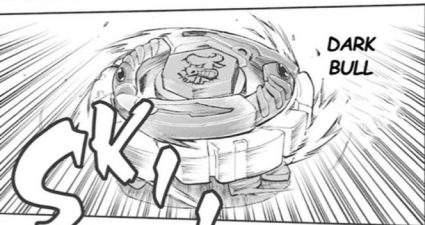

BEYBLADE METAL FUSION

KA
ZE
KIDS

Takafumi Adachi

Takafumi Adachi

BEYBLADE METAL FUSION

EPISODE 10 :

ITS HIS
REWARD
FOR HIS
HARD
WORK

Hehe
THATS
JUST
NATURAL

Whoa...
I HAVENT
RECOGNIZE
HIS BEY
FOR A
MOMENT !

**DARK
BULL**

NOW LOOK
AT THAT !
L-DRAGO IS
ATTACKING
BULL FROM
THE FRONT

LOOK OUT!
OR ELSE
HE WILL
TEAR YOU
TO PIECES
!!

HEIN
?!

THE
TENSION
IS REAL
!!!

SG
AM